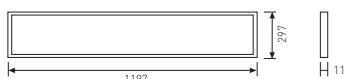

36W
120°
Profile 600x600
Control gear EL
3900 lm
3000K **40/LU383/33**
4000K **40/LU384/33**

36W
120°
Profile 600x600
Control gear ELD
3900 lm
3000K **40/LU383D/33**
4000K **40/LU384D/33**

36W
120°
Profile 600x600
Control gear ELDD
3900 lm
3000K **40/LU383DD/33**
4000K **40/LU384DD/33**

36W
120°
Profile 600x600
Control gear EL +
emergency
3900 lm
3000K **40/LU383E/33**
4000K **40/LU384E/33**

36W
120°
Profile 600x600
Control gear ELD +
emergency
3900 lm
3000K **40/LU383ED/33**
4000K **40/LU384ED/33**

36W
120°
Profile 600x600
Control gear ELDD + emer-
gency
3900 lm
3000K **40/LU383EDD/33**
4000K **40/LU384EDD/33**

LED

UGR <19

Polycarbonat diffuser

LED and control gear included