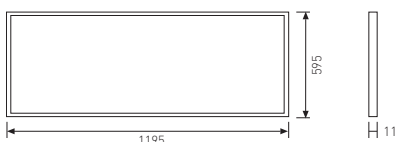

36W
120°
Profile 300x1200
Control gear EL
3900lm
3000K **40/LU483/33**
4000K **40/LU484/33**

36W
120°
Profile 300x1200
Control gear ELD
3900lm
3000K **40/LU483D/33**
4000K **40/LU484D/33**

36W
120°
Profile 300x1200
Control gear ELDD
3900lm
3000K **40/LU483DD/33**
4000K **40/LU484DD/33**

LED

UGR <19

Polycarbonat diffuser

LED and control gear included