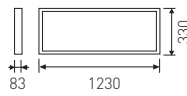

Drill 1210 x 310
007/12030