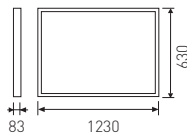

Drill 1210 x 610
007/12060