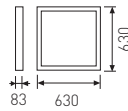

Drill 610 x 610
007/6060