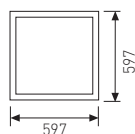

Features

Possibility of doing other versions on request:
Emergency

LED

UGR <19

Polycarbonat diffuser

LED and control gear included

36W
120°
Profile 600x600
Control gear EL
3900 lm
3000K **40/LU383/33**
4000K **40/LU384/33**

36W
120°
Profile 600x600
Control gear ELD
3900 lm
3000K **40/LU383D/33**
4000K **40/LU384D/33**

36W
120°
Profile 600x600
Control gear ELDD
3900 lm
3000K **40/LU383DD/33**
4000K **40/LU384DD/33**

36W
120°
Profile 600x600
Control gear EL +
emergency
3900 lm
3000K **40/LU383E/33**
4000K **40/LU384E/33**

36W
120°
Profile 600x600
Control gear ELD +
emergency
3900 lm
3000K **40/LU383ED/33**
4000K **40/LU384ED/33**

36W
120°
Profile 600x600
Control gear ELDD + emer-
gency
3900 lm
3000K **40/LU383EDD/33**
4000K **40/LU384EDD/33**

LED

UGR <19

Polycarbonat diffuser

LED and control gear included

36W
120°
Profile 300x1200
Control gear EL
3900lm
3000K **40/LU483/33**
4000K **40/LU484/33**

36W
120°
Profile 300x1200
Control gear ELD
3900lm
3000K **40/LU483D/33**
4000K **40/LU484D/33**

36W
120°
Profile 300x1200
Control gear ELDD
3900lm
3000K **40/LU483DD/33**
4000K **40/LU484DD/33**

LED

UGR <19

Polycarbonat diffuser

LED and control gear included

36W
120°
Profile 600x1200
Control gear EL
3900lm
3000K **40/LU583/33**
4000K **40/LU584/33**

36W
120°
Profile 600x1200
Control gear ELD
3900lm
3000K **40/LU583D/33**
4000K **40/LU584D/33**

36W
120°
Profile 600x1200
Control gear ELDD
3900lm
3000K **40/LU583DD/33**
4000K **40/LU584DD/33**